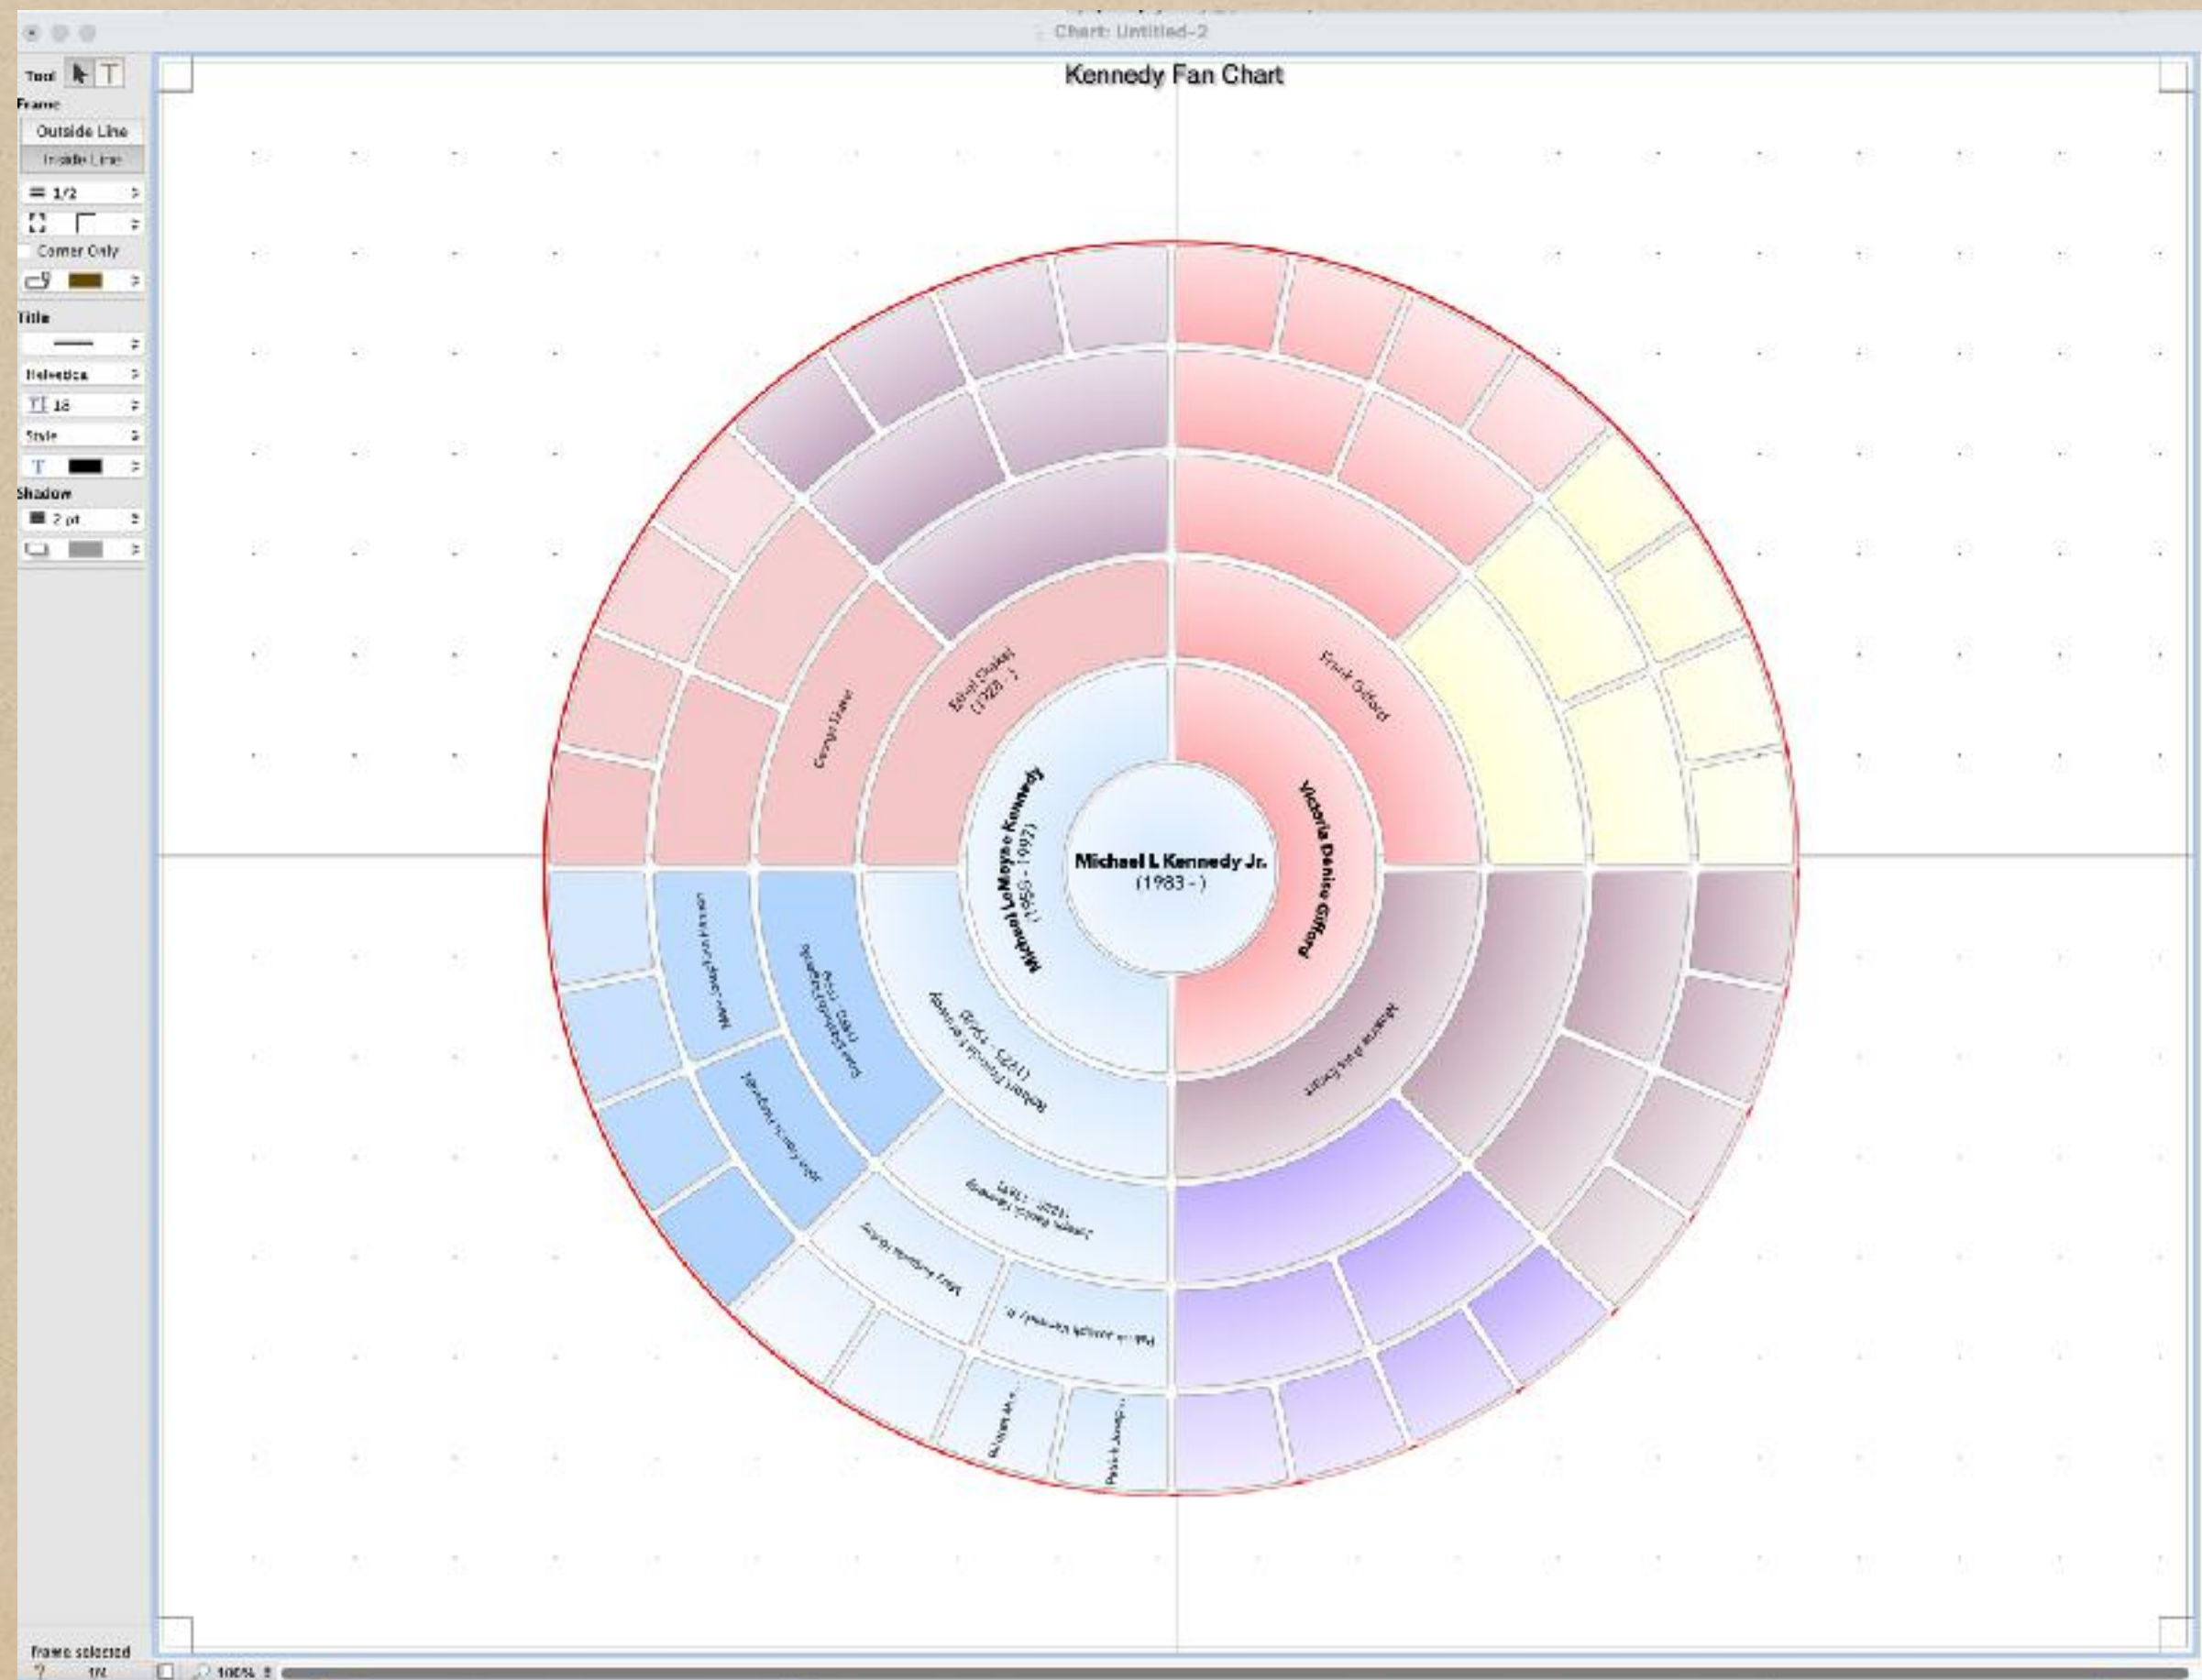

Uses for Islands

- Helps you get a “Handle” on your FamilyFile

The End